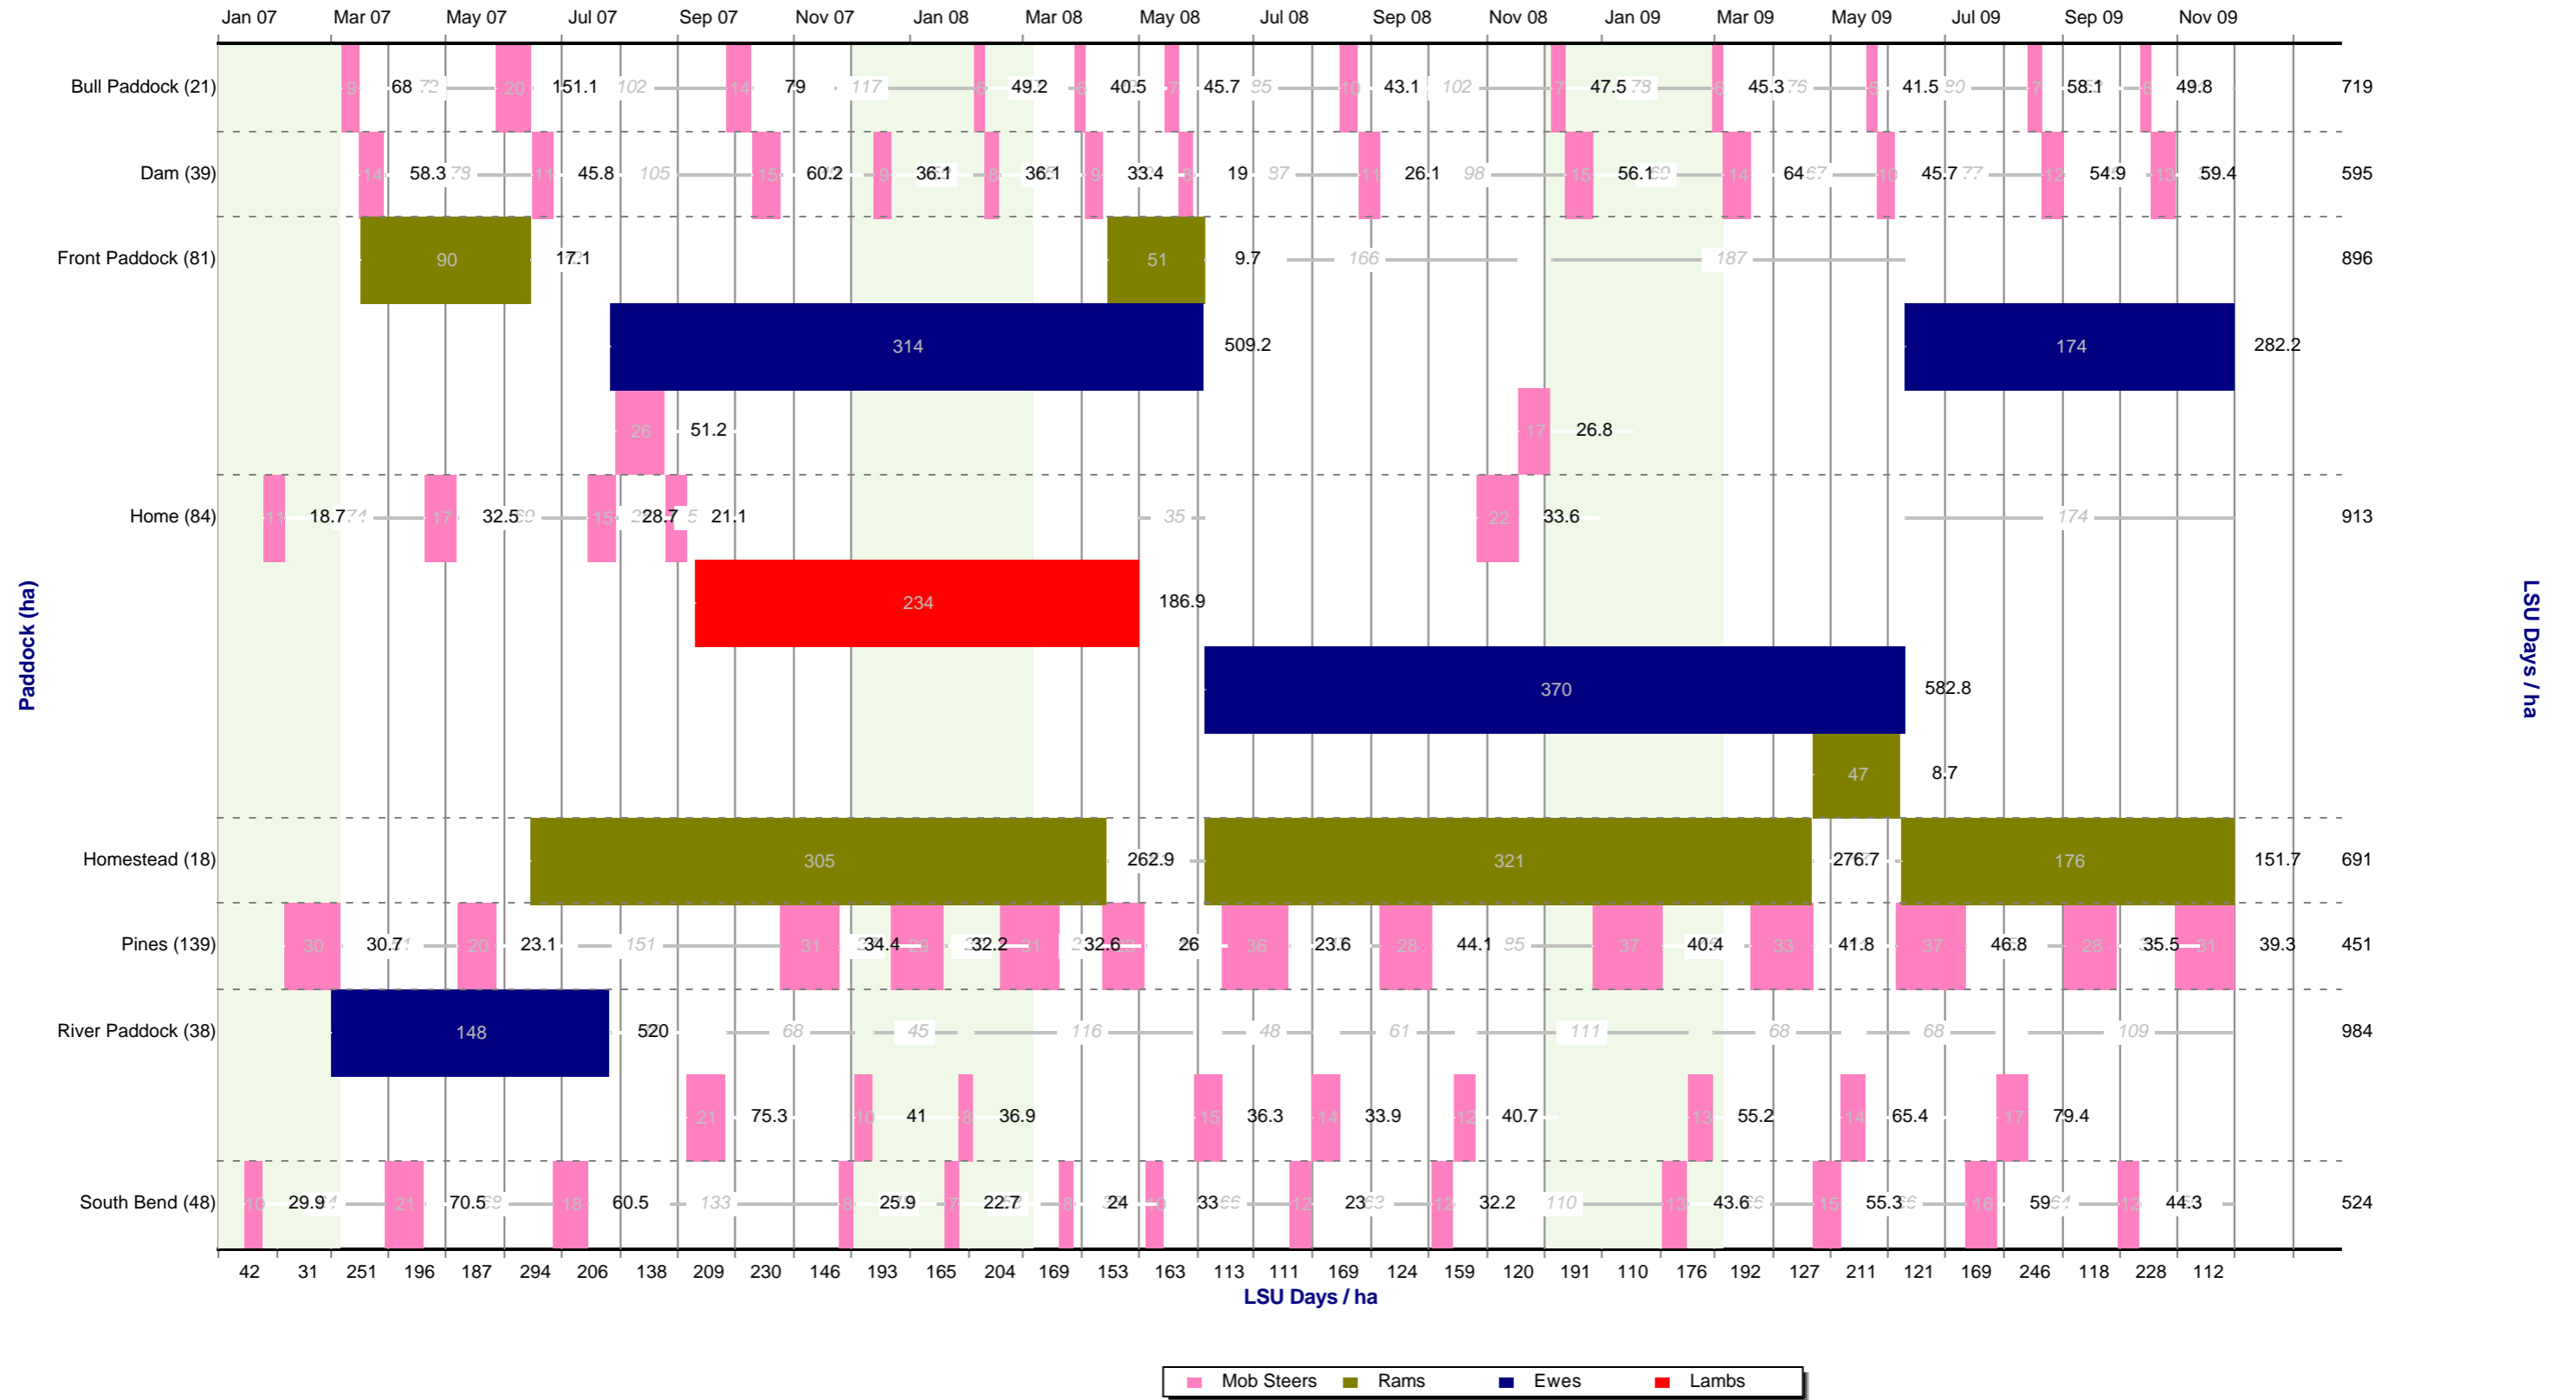

Date range: 01/01/2007 to 30/11/2009  
 Actual values up to 30/11/2009  
 Animal Classes: Cows, Ewes, Lambs, Mob Steers, Rams  
 Group by Animal Class

Calendar Days Stock Days (ha) Rest Days  
 Pasture Growth 5 171 24