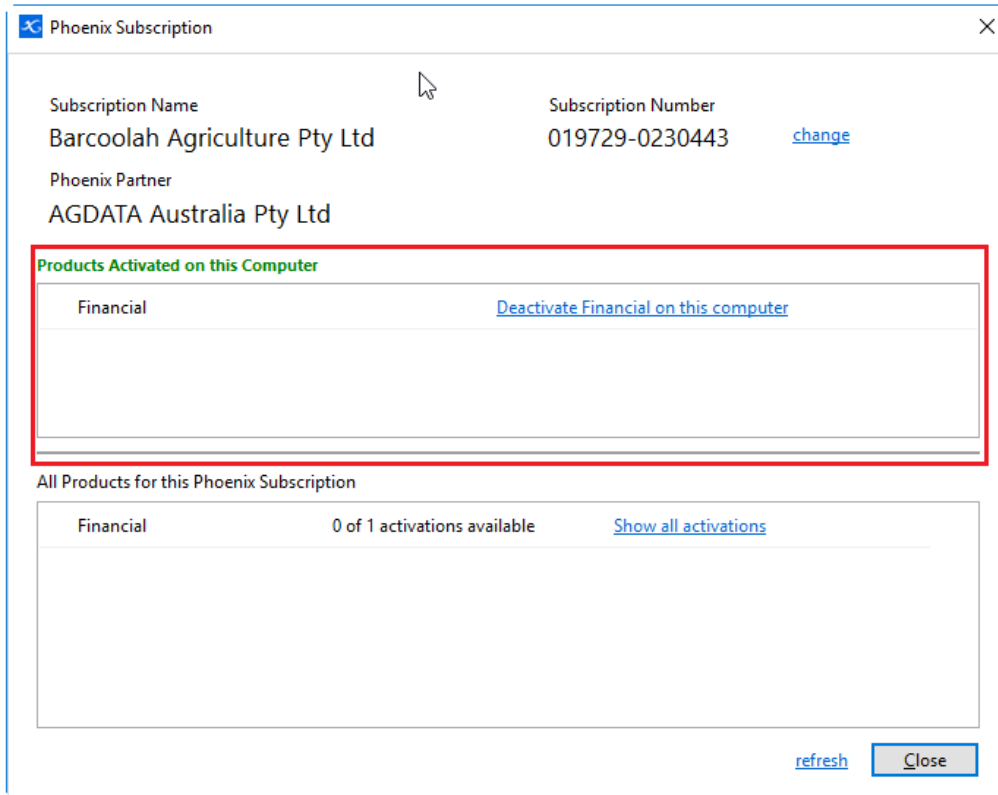

11. The subscription window will again refresh and will show in the section **Products Activated on this Computer** your activation

12. Once all the products required on this computer have been activated then you can simply hit the **Close** button

Trouble Shooting

The computer you are wishing to activate must have an activate Internet Connection