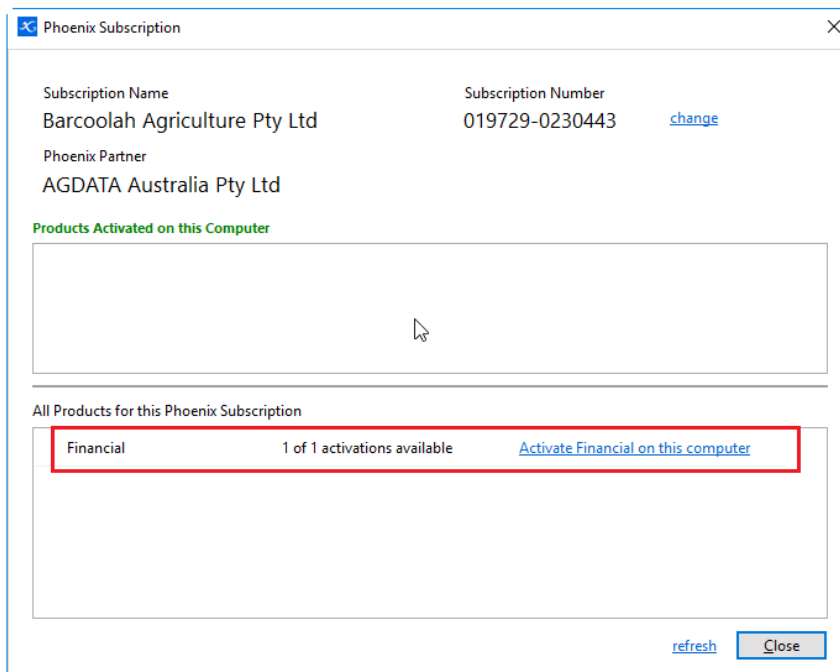

10. Simply click on the **Activate** button in blue e.g. 'Activate Financial on this computer'