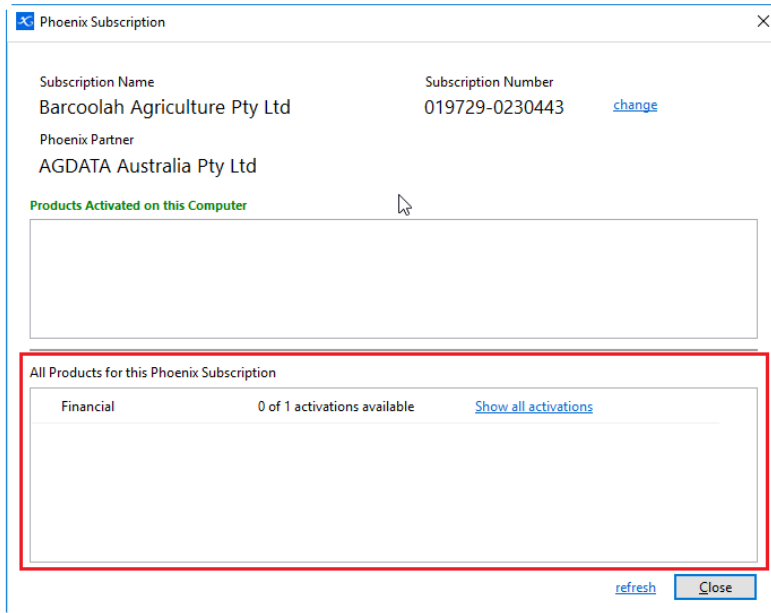

Instructions

1. Open Phoenix on your *New Computer* and select your set of books
2. Then select the **Help** button next to tools and then **Activate**

3. This will open the 'Phoenix Subscription' window where you will need to enter you **Subscription Number** and click **Submit**

- The Subscription window will change to show **All Products for this Phoenix Subscription**

- This shows that the current activation is still on the old computer. Simply click on the **Show all activations** button in blue
- This will launch a separate window showing what computer/s are currently activated