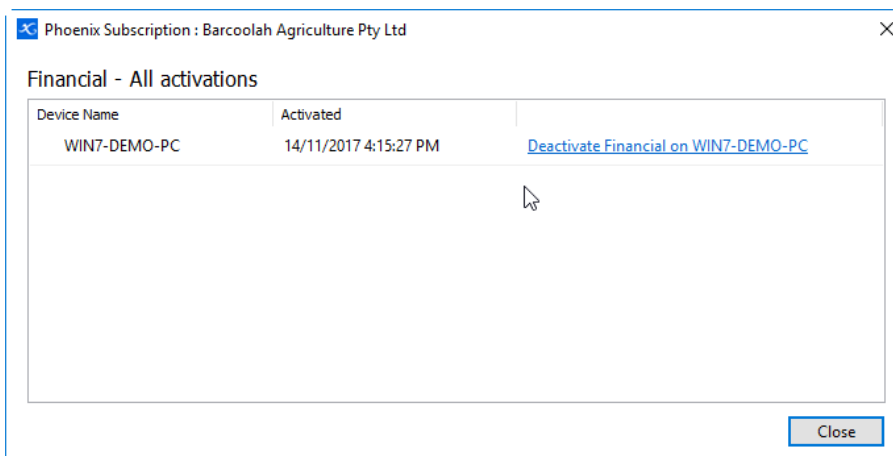

Instructions

1. Open Phoenix on your *New Computer* and select your set of books
2. Then select the **Help** button next to tools and then **Activate**

3. This will open the 'Phoenix Subscription' window where you will need to enter you **Subscription Number** and click **Submit**

- The Subscription window will change to show **All Products for this Phoenix Subscription**

- This shows that the current activation is still on the old computer. Simply click on the **Show all activations** button in blue
- This will launch a separate window showing what computer/s are currently activated