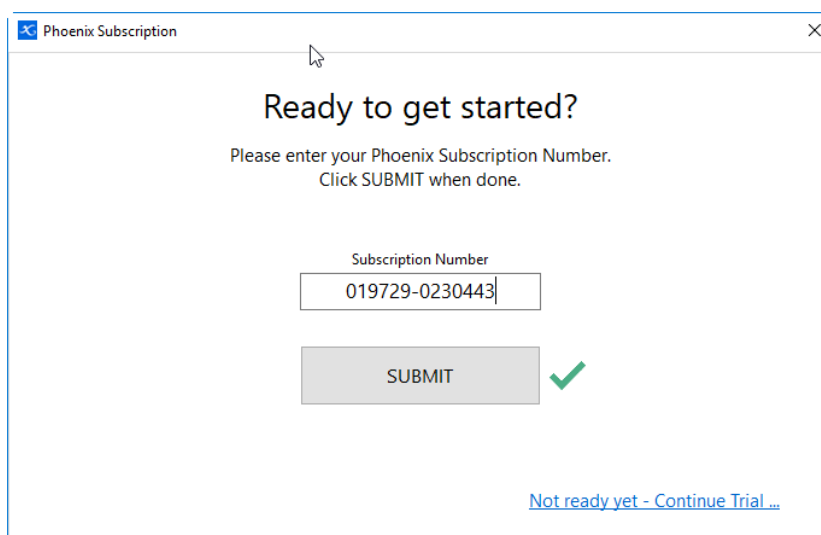

Things you will need

Before you can transfer your subscription, you must have phoenix installed on your new or other computer. You will also need to locate your **Subscription Number**; if you cannot find where it was originally sent to you it will be in your *Activation Screen* on your *old or currently activated computer*.

Instructions

1. Open Phoenix on your *New Computer* and select your set of books
2. Then select the **Help** button next to tools and then **Activate**

3. This will open the 'Phoenix Subscription' window where you will need to enter you **Subscription Number** and click **Submit**

- The Subscription window will change to show **All Products for this Phoenix Subscription**

- This shows that the current activation is still on the old computer. Simply click on the **Show all activations** button in blue
- This will launch a separate window showing what computer/s are currently activated